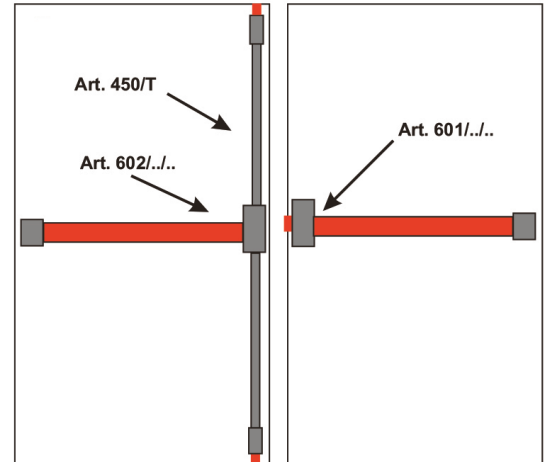

2066
Push bar double panic exit device