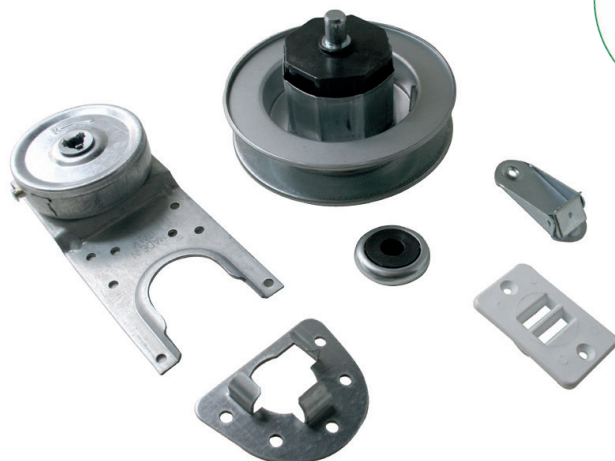

Shutter Profile 3000

3116
Shutters set