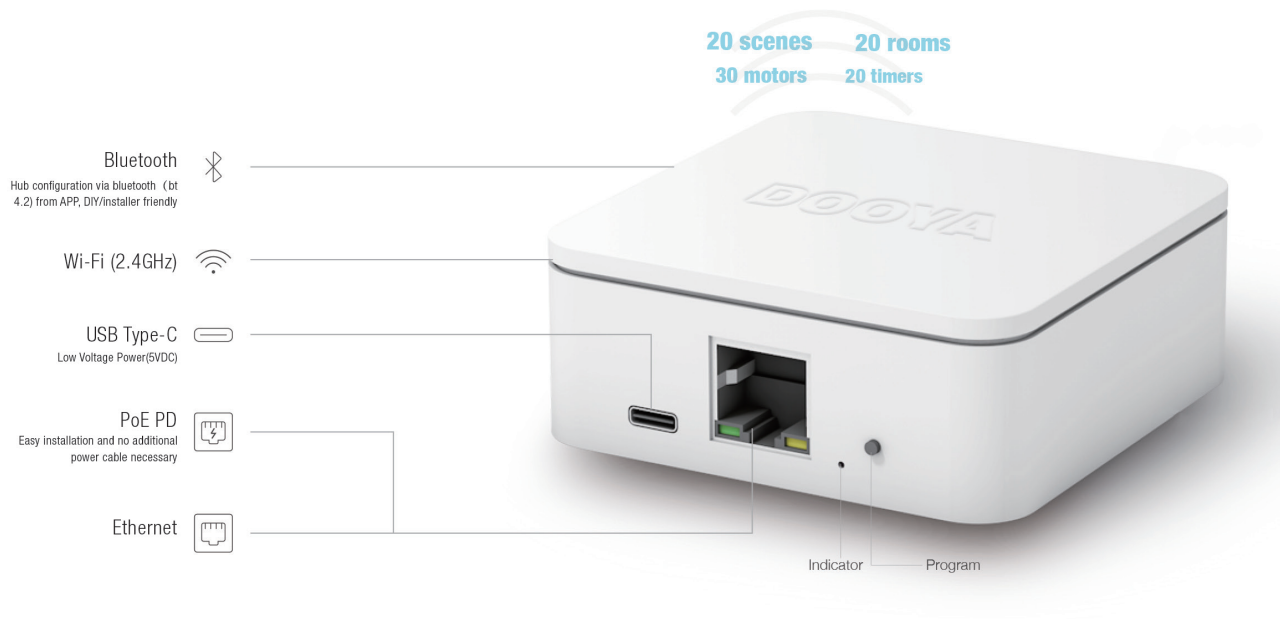

Certification Mark

Code	Model	Motor type
8018	MM 35 - 10 N	Curtain mini motor

Code	Model	Motor type
8019	MM 45 - 20 N	Wireless Motor 40 Kg

Code	Model	Motor type
8020	MM64M -160 N	MM 64M 320 Kg

Code	Model	Motor type
8021	MM92M - 300 N	MM92M - 600 Kg

Tubular Motor

8022
E Box controller

8023
E Box receiver

8024
E Box remote 20 channel

8025
Remote 1 channel
(magnetic type)

8026
Remote 20 channel

8027
Remote 1 channel
(Normal type)

8028
Wifi mobile receiver