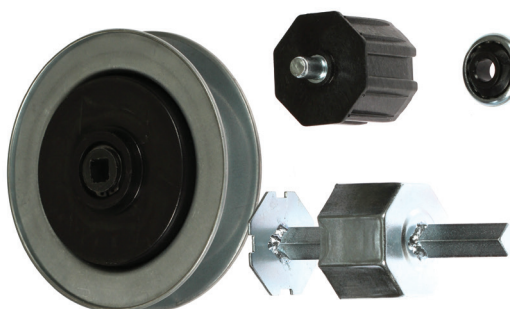

3118
Shutters set 16 X

3119
Shutter rope supporter

3120
Shutter rope supporter type B