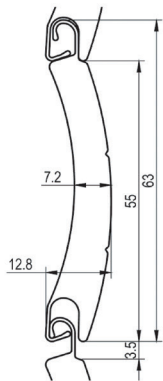

5

9001

6

9006

3069
Or shutters 55 mm

White	2
Mach	3
1013	4
9001	5
9006	6
9007	7
1200	10
2030	11
1110 (I-36)	
9005	

3071
Shelot or 5.5 cm

3070
Or shutters 61 mm

1200	10
Mill finish	

3072
Shelot or 6.1 cm

- 7
9007
- 8
Antique Brass
- 9
Antique Silver
- 10
1200
- 11
2030
- 12
7037

Shutter Profile 3000

Aluminum Shutters 55 mm

55mm*0.30mm
Aluminum Slat

Technical Specifications

Size	55mm
Normal Thickness	12.8mm
Plate Thickness	0.3mm
Weight	165g/m, 3.0kg/m ²
Lighting Hole Size	1.5x17mm
Pu Density	60-65kg/m ³
Maximum Shutter Width	≤4.0m
Maximum Shutter Height	≤4.0m
Slats Per Meter	18