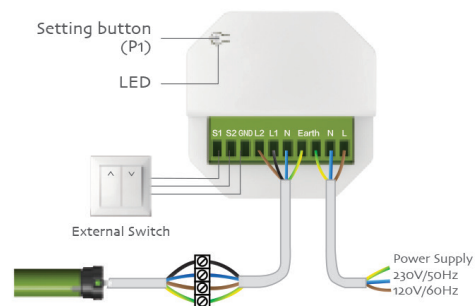

Tubular Motor

8022
E Box controller

8023
E Box receiver

8024
E Box remote 20 channel

8025
Remote 1 channel
(magnetic type)

8026
Remote 20 channel

8027
Remote 1 channel
(Normal type)

8028
Wifi mobile receiver

8029
Wall key receiver

8030
Receiver old type

8031
Receiver multi channel

8032
Setting up device for motor

8033
Garage remote type B

8034
Garage receiver

Tubular Motor

8035
Connection for 6 cm tupe