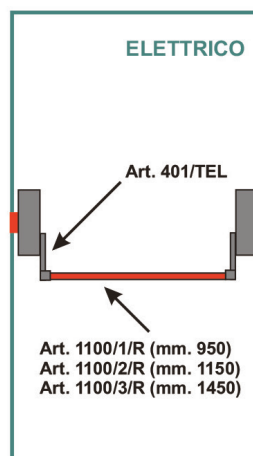

2067
Single panic exit device