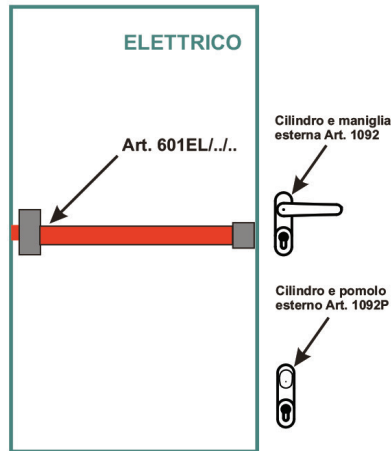

Panic Exit Device

2065
Push bar single panic exit device